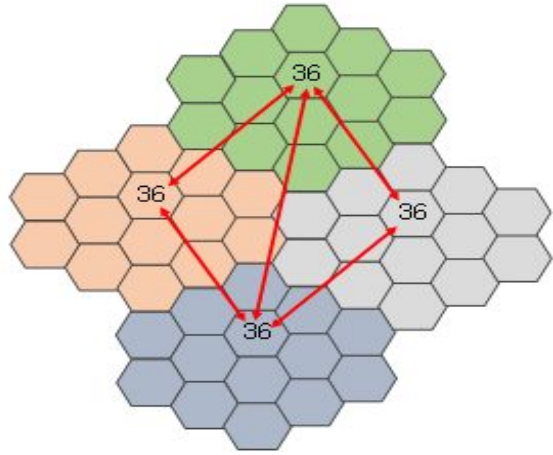

Markets that only designate 500 MHz will have 1/4 of the capacity for dense stadium deployments

Typical stadium deployment requires a minimum of 14 channels to avoid co-channel interference

- With 1200 MHz you can enable 80 MHz channels
- With 500 MHz you can only enable 20 MHz channel

Spectrum Availability	Bandwidth	1SS	2SS
1200 MHz	Maximum 80 MHz	600 Mb/s	1.2 Gb/s
500 MHz (480 MHz)	Maximum 20 MHz	143 Mb/s	286 Mb/s

- Events in venues that are located in countries that do not designate the whole band will have serious competitive disadvantage in providing next generation fan experiences