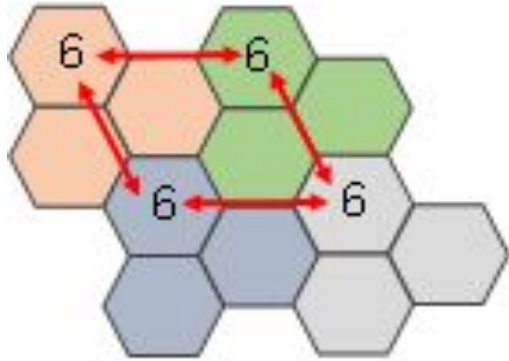

Markets that only designate 500 MHz will have insufficient capacity to deliver gigabit+ broadband wirelessly

With three channels, there is typically enough spatial separation between each residential network where the amount of same channel interference is limited

- In dense urban corridors 4 or even 5 channels could be required to avoid significant overlapping networks on same channel

Spectrum Availability	Bandwidth	Client Capability	Client Capability
		1 Spatial Stream	2 Spatial Streams
1200 MHz	Maximum 320 MHz	2.5 Gb/s	5 Gb/s
500 MHz (480 MHz)	Maximum 160 MHz	1.2 Gb/s	2.4 Gb/s

- French Operators announcing 2 Gb/s
- US Operators announcing 5 Gb/s
- Canadian Operators announcing 8 Gb/s

*Note: Client devices typically have only one or two antennas, which will limit the overall capability of the network